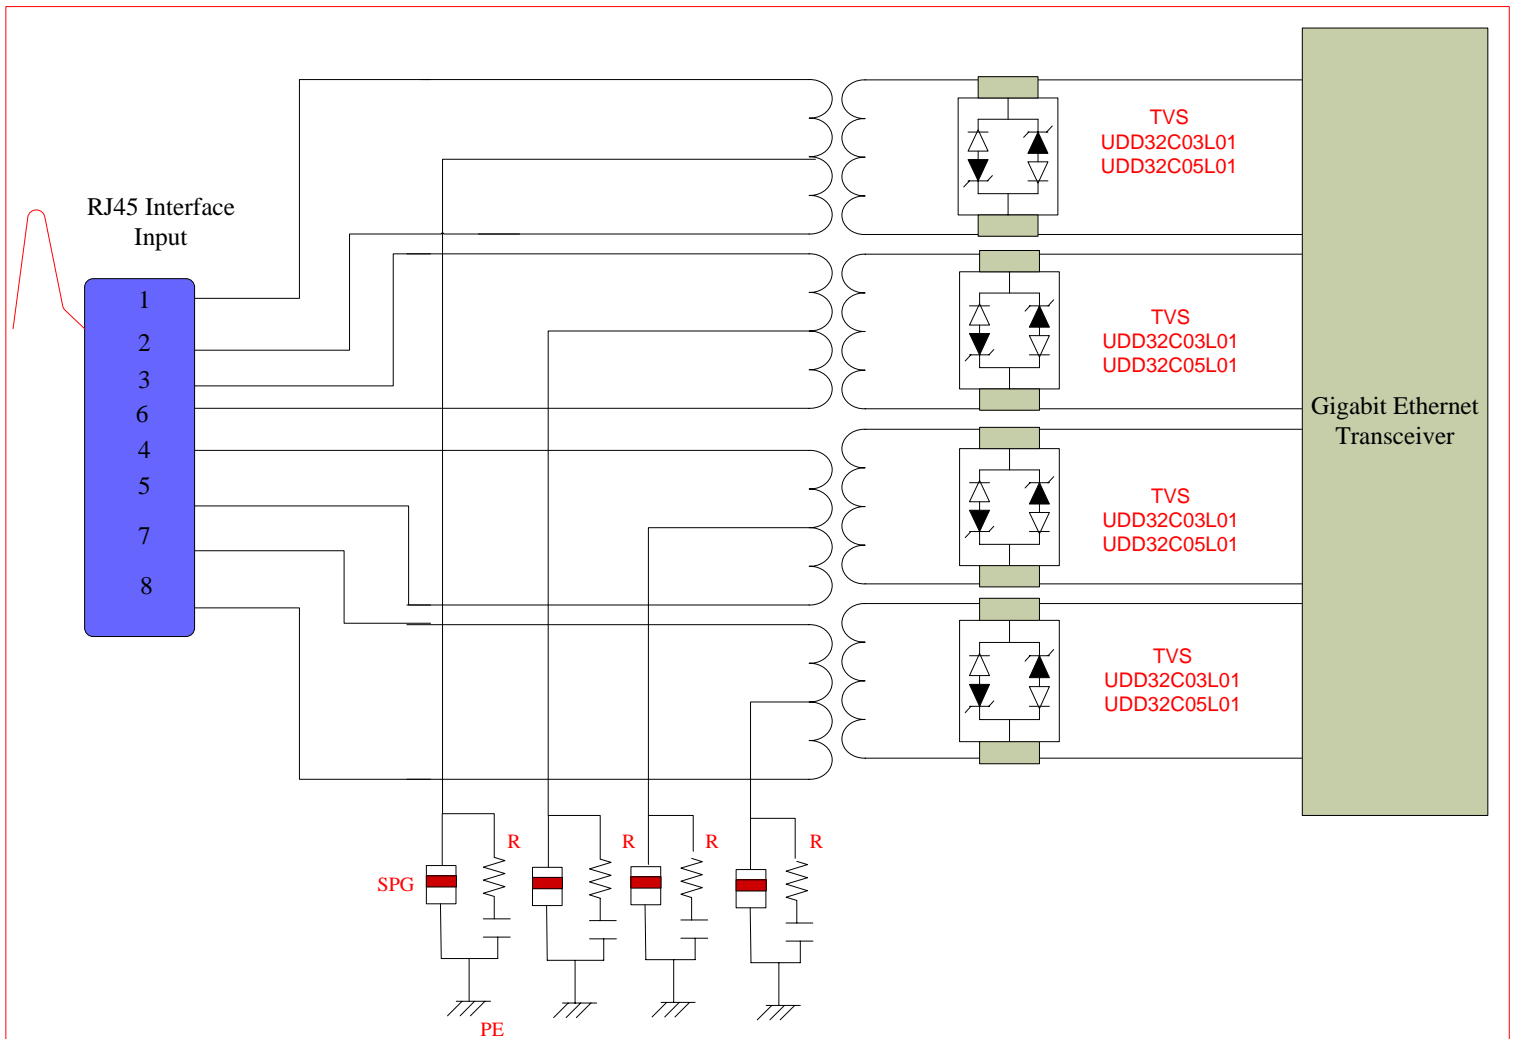

RJ45 GIGABIT ETHERNET SURGE PROTECTION

This solution can pass ITU K.21 10/700uS Common mode 6kv surge test

There are three alternatives parts number for SPG selection, BK1XX01502 OR BK1XX01002 OR BK1XX00702