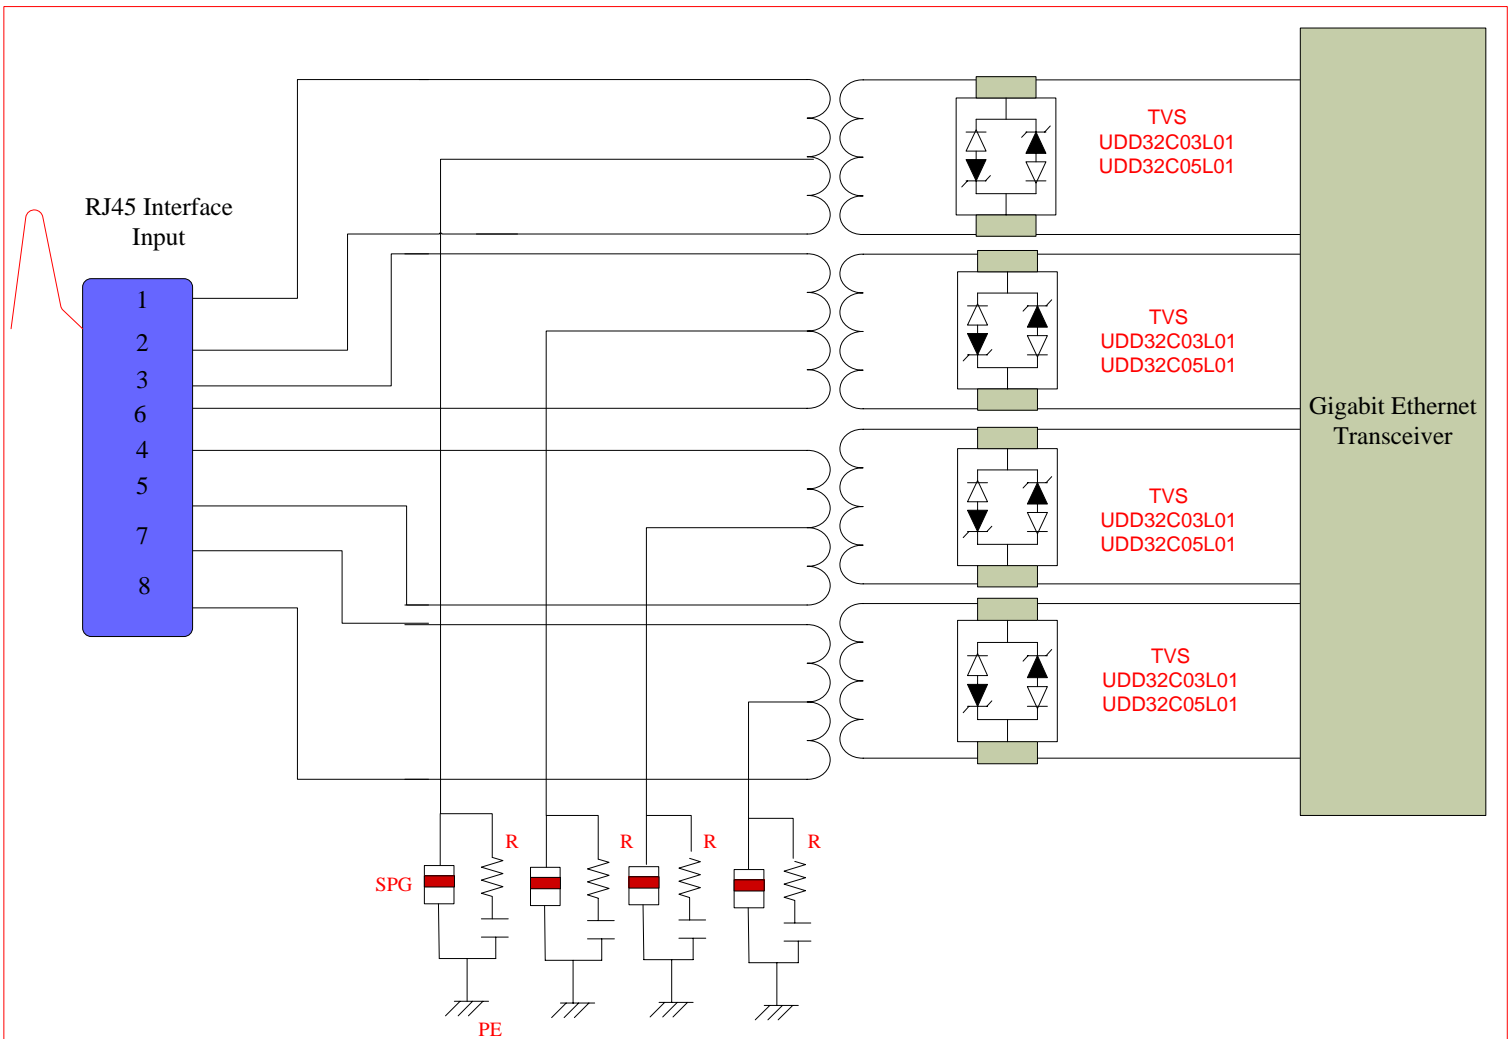

RJ45 GIGABIT ETHERNET SURGE PROTECTION

This solution can pass ITU K.21 10/700uS Common mode 6kv surge test

There are three alternatives parts number for SPG selection, BK1XX01502 OR BK1XX01002 OR BK1XX00702